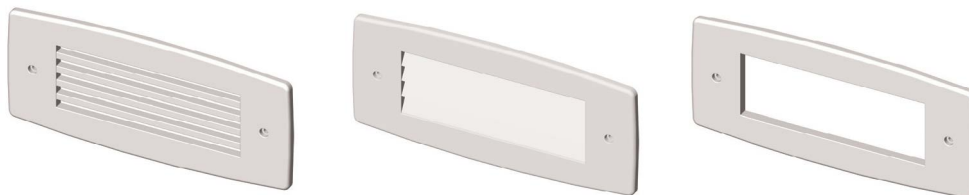

CATALOG NUMBER	TYPE
PROJECT NAME	DATE

SPECIFICATIONS

FEATURES

- NEMA 4X outdoor step light
- Recessed backbox with a shallow faceplate
- Ideal for outdoor applications

CONSTRUCTION

- Die-cast aluminum construction
- A choice of three face designs: full opal lens, straight louver, or angled louver
- Choose from four finishes: brushed aluminum, white, black, or bronze; consult factory for more options
- Factory pre-assembled and supplied with all necessary mounting brackets/straps needed for installation

COMPLIANCE

- Meets UL standards

WARRANTY

- 3-year limited warranty

NL-4X NIGHTLIGHT

NEMA 4X OUTDOOR STEP LIGHT

DIMENSIONS

FACEPLATE DESIGNS

ORDERING GUIDE

MODEL	FACEPLATE	FINISH	OPTIONS
NL-4x	FL ¹ Full Opal Lens AL Angled Louvers SL Straight Louvers	BA Brushed Aluminum WH White BL Black BR Bronze	EM Battery Backup TPS Tamperproof Screws TPSD Tamperproof Screwdriver

Notes:
1. Includes Opal Poly Lens