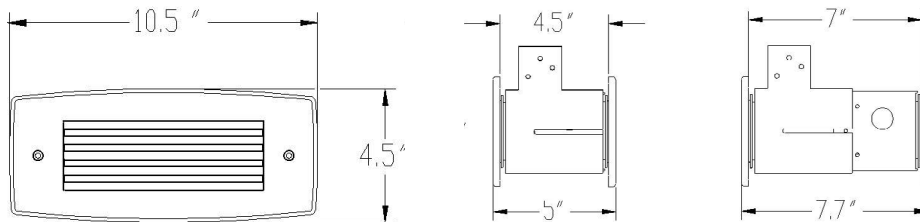

COMPLIANCE

- Meets UL standards

WARRANTY

- 3-year limited warranty

NL-4X NIGHTLIGHT

NEMA 4X OUTDOOR STEP LIGHT

DIMENSIONS

FACEPLATE DESIGNS