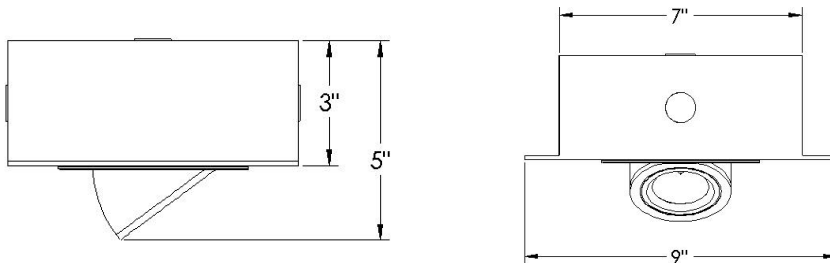

DIMENSIONS

| Material | Mounting | Code Compliance |
|----------|----------|-----------------|
| Metal | Ceiling | UL 924 |

ORDERING GUIDE

| MODEL | COLOR | DC VOLTAGE | WATTAGE | OPTIONS |
|----------------------------|---------|------------|------------|--------------------------|
| REM-2 Metal Remote Head | B Black | 6 6V | 5 5 Watt | RE-MR Recessed Enclosure |
| | W White | 12 12V | 10 10 Watt | |