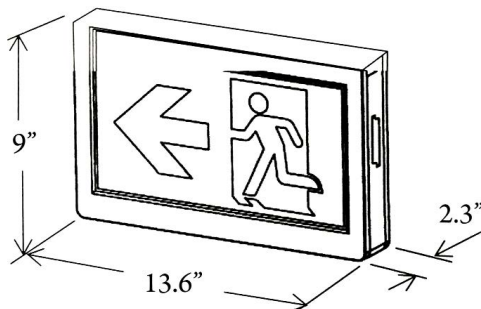

CATALOG NUMBER	TYPE
PROJECT NAME	DATE

SPECIFICATIONS

FEATURES

- Thermoplastic running man sign
- Designed for ceiling and wall installation
- Fast, easy installation
- Part of Astralite's quick ship program

COMPLIANCE

- CSA certified

WARRANTY

- 3-year warranty on housing and electronics. Battery is prorated

TP-RM

THERMOPLASTIC RUNNING MAN SIGN

DIMENSIONS

Material	Mounting	Battery	Code Compliance	Dimensions
Thermoplastic	Wall / Ceiling	Nickel-cadmium	UL 924	13.6" W X 9" H X 2.3" D