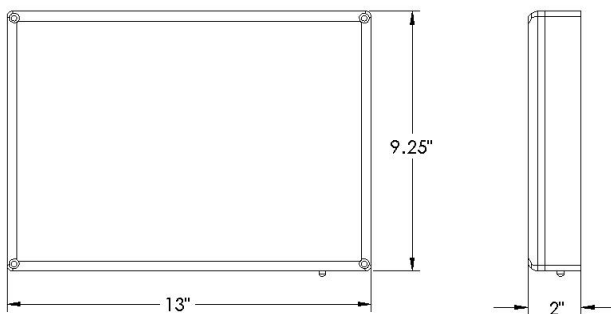

## DIMENSIONS

Material	Mounting	Battery	Code Compliance	Dimensions
Polycarbonate Shield	Wall	Nickel-cadmium	UL 924	13" W X 9.25" H