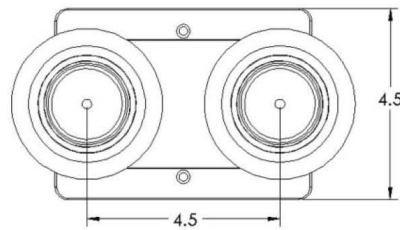

CONSTRUCTION

- UV-stable, impact-resistant thermoplastic housing; meets UL94V-0 flame rating
- Universal mounting plate provided to mount to a standard electrical box

LAMP

- 1W LED lamp per head

ELECTRONICS

- Powered by external DC supply

COMPLIANCE

- Meets UL standard

WARRANTY

- 3-year limited warranty

REM-3-LED

THERMOPLASTIC REMOTE HEAD

DIMENSIONS

ORDERING GUIDE

MODEL	NUMBER OF HEADS	COLOR	VOLTAGE
REM-3-LED	1H 1 Head	IN-W Indoor White	3.6 3.6V
	2H 2 Heads	OD-G Outdoor Gray	6 6V
			12 12V