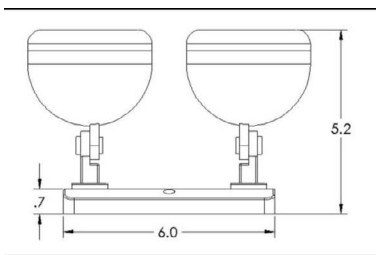

CONSTRUCTION

- UV-stable, impact-resistant thermoplastic housing; meets UL94V-0 flame rating
- Universal mounting plate provided to mount to a standard electrical box

LAMP

- 1W LED lamp per head

ELECTRONICS

- Powered by external DC supply

COMPLIANCE

- Meets UL standard

WARRANTY

- 3-year limited warranty

REM-3-LED

THERMOPLASTIC REMOTE HEAD

DIMENSIONS

ORDERING GUIDE

MODEL	NUMBER OF HEADS	COLOR	VOLTAGE
REM-3-LED	1H 1 Head	IN-W Indoor White	3.6 3.6V
	2H 2 Heads	OD-G Outdoor Gray	6 6V
			12 12V