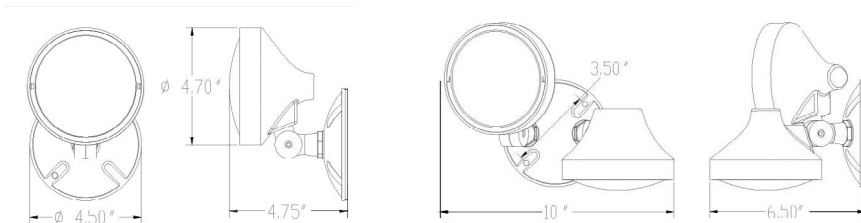

COMPLIANCE

- Meets UL standard

WARRANTY

- 3-year limited warranty

REM-4-LED

THERMOPLASTIC REMOTE HEAD

DIMENSIONS

Material	Mounting	Code Compliance
Thermoplastic	Wall / Ceiling	UL 924

ORDERING GUIDE

MODEL	NUMBER OF HEADS	COLOR
REM-4-LED ¹	1H Single 2H Double	W White B Black OD-G Outdoor Gray