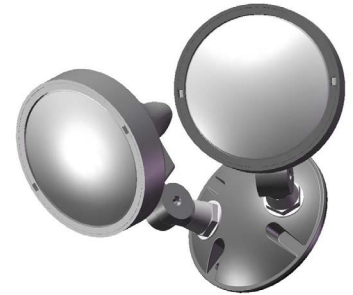

CATALOG NUMBER	TYPE
PROJECT NAME	DATE

SPECIFICATIONS

FEATURES

- Thermoplastic remote head with gasket
- Single or double head configuration
- Choice of indoor-only unit in white or outdoor-rated unit in gray
- Designed for universal mounting
- Universal DC Voltage input: 3.6V-12V VDC
- Part of Astralite's quick ship program

CONSTRUCTION

- UV-stabilized thermoplastic construction
- Universal mounting plate standard

LAMP

- 1W high-output LED lamps
- All lamp housings are sealed and waterproof gaskets are installed

ELECTRONICS

- Powered by external DC supply

COMPLIANCE

- Meets UL standard

WARRANTY

- 3-year limited warranty

REM-4-LED

THERMOPLASTIC REMOTE HEAD

DIMENSIONS

Material	Mounting	Code Compliance
Thermoplastic	Wall / Ceiling	UL 924

ORDERING GUIDE

MODEL	NUMBER OF HEADS	COLOR
REM-4-LED ¹	1H Single 2H Double	W White B Black OD-G Outdoor Gray