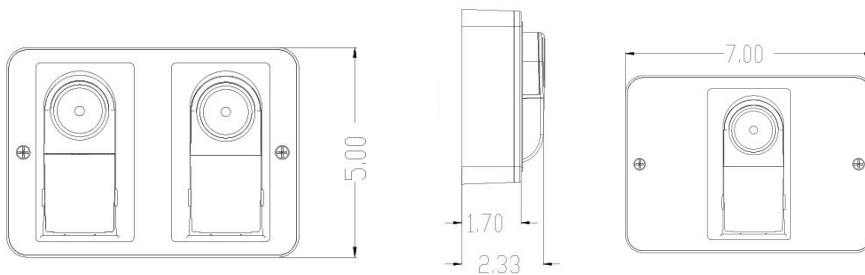

- UV-stable, impact-resistant thermoplastic construction
- Single or double head configuration; semi-adjustable lamp head
- Universal mounting plate provided
- Mounts to any standard electrical box

LAMP

WARRANTY

- 3-year limited warranty

LG-REM-LED

LED REMOTE HEADS

DIMENSIONS

ORDERING GUIDE

MODEL	NUMBER OF HEADS	HOUSING COLOR
LG-REM-LED Thermoplastic LED Remote Head	1H 1 Head 2H 2Head	W White B Black TI Titanium