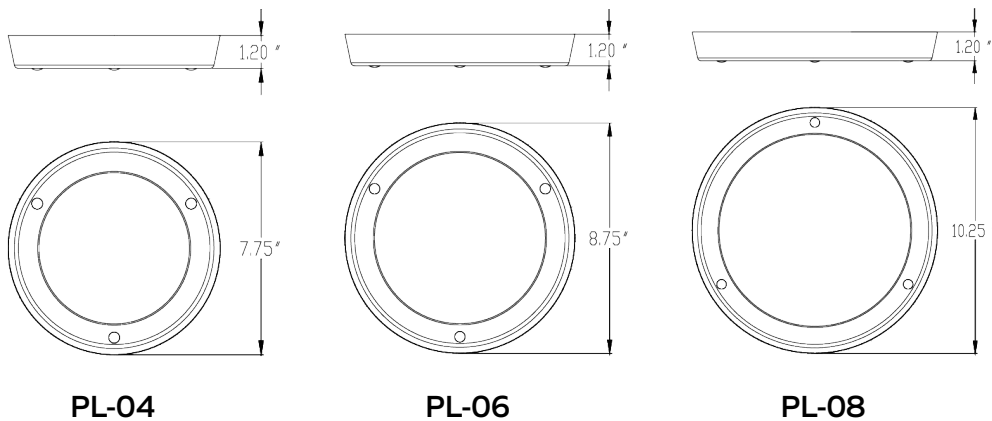

COMPLIANCE

- UL listed

WARRANTY

- 3-year limited warranty

PL

LED LOW PROFILE FIXTURE

DIMENSIONS

DROP DOWN LENS:

Material	Mounting	Lumens
Thermoplastic	Wall or Ceiling	330-690 Lumens

ORDERING GUIDE

MODEL	SIZE	COLOR TEMPERATURE	OPTIONS
PL Pearl LED Low Profile Fixture.	<ul style="list-style-type: none"> 04 3W (330-380 lm) 06 5W (450-520 lm) 08 7W (590-690 lm) 	<ul style="list-style-type: none"> SW Cool White WW Warm Light 	<ul style="list-style-type: none"> SW Pull Chain Switch DDL¹ Drop Down Lens