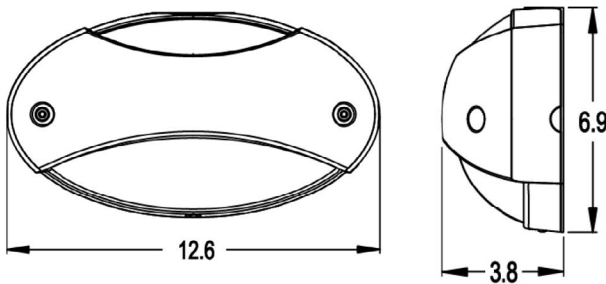

## DIMENSIONS

Material	Mounting	Lamping	Dimensions
Thermoplastic	Wall	L.E.D.	12.6" W X 6.9" H X 3.8" D