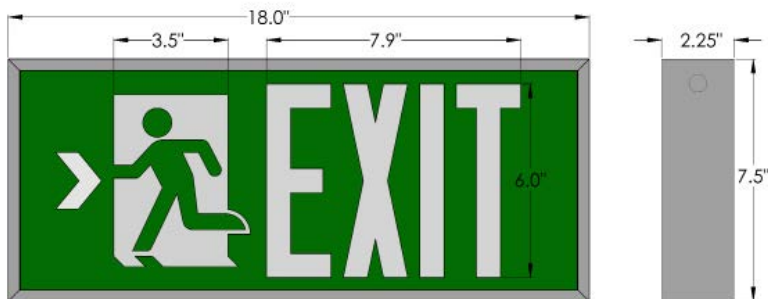

CATALOG NUMBER	TYPE
PROJECT NAME	DATE

SPECIFICATIONS

FEATURES

- Extruded aluminum exit sign with running man
- Designed for ceiling and wall mounting

CONSTRUCTION

- Extruded aluminum construction
- Choice of arrow direction
- EXIT letters are 6" tall with 3/4" stroke; 100 ft viewing distance

WARRANTY

- 5-year warranty on housing and electronics. Battery is prorated

DIMENSIONS

EA-RM

EXTRUDED ALUMINUM RUNNING MAN SIGN

Material	Mounting	Battery	Code Compliance	Dimensions
Aluminum	Wall / Ceiling	Lead-calcium	UL 924	18" W X 7.5" H X 2.25" D

ORDERING GUIDE

MODEL	NUMBER OF FACES	DIRECTION OF ARROW	HOUSING COLOR
EA-RM Extruded Aluminum Running Man Sign	1 Single Face 2 Double Face	N No Arrow L Left Arrow R Right Arrow LU Up Arrow On Left	W White Housing