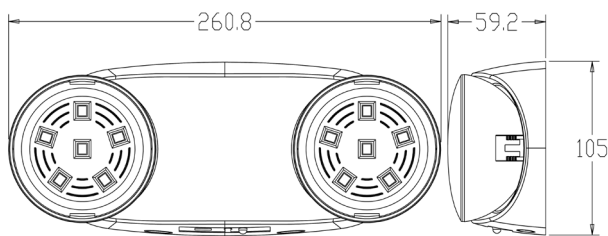

CONSTRUCTION

- UV-stable, impact-resistant thermoplastic housing; meets UL94V-0 flame rating

LAMP

- Utilizes two high-efficiency 1.2W LED heads in emergency mode

ELECTRONICS

- Dual-voltage input capability: 120/277V
- Low-voltage disconnect
- AC indicator light with test switch
- Brownout protection

WARRANTY

- 5-year warranty on housing and electronics. Battery is prorated

EU-6-LED

THERMOPLASTIC LED EMERGENCY LIGHT

DIMENSIONS

Material	Mounting	Battery	Code Compliance	Dimensions
Thermoplastic	Ceiling / Wall	Nickel-cadmium	UL 924	10.27" W x 4.13" H x 2.33" D