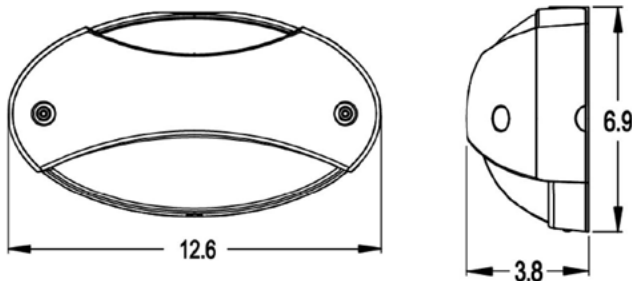

COMPLIANCE

- Meets UL standards

WARRANTY

- 3-year limited warranty

DC-AP-REM

ARCHITECTURAL-GRADE REMOTE HEAD

DIMENSIONS

Material	Mounting	Lamping	Dimensions
Aluminum	Wall	LED or Xenon	12.6" W X 6.9" H X 3.8" D