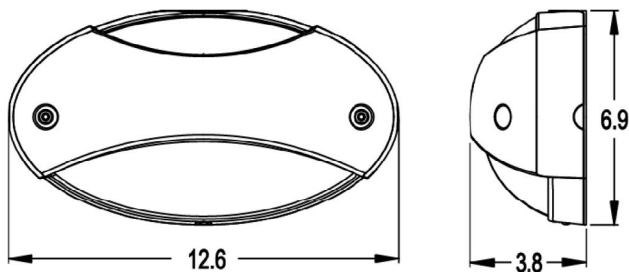

Material	Mounting	Battery	Code Compliance	Dimensions
Die-cast Aluminum	Ceiling / Wall	Nickel-cadmium	UL 924	12.6" W X 3.8" D X 6.9" H

ORDERING GUIDE

MODEL	HOUSING FINISH	OPTIONS
DC-AP-LED Indoor/Outdoor LED Emergency Light	BK Black WH White DB Dark Bronze SL Silver	C Cold Weather (-18°C - 50°C)