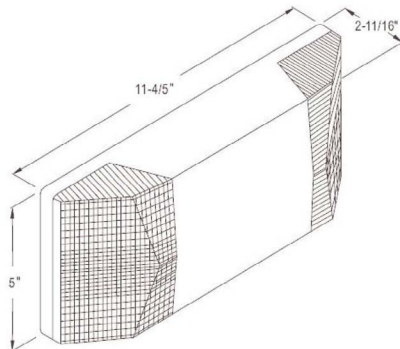

WARRANTY

- 5-year warranty on housing and electronics. Battery is prorated

EU-FL

THERMOPLASTIC EMERGENCY LIGHT

DIMENSIONS

Material	Mounting	Battery	Code Compliance	Dimensions
Thermoplastic	Ceiling / Wall	Lead-calcium	UL 924	4.75" H x 12" W x 3.2" D