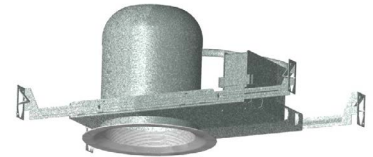

CATALOG NUMBER	TYPE
PROJECT NAME	DATE

SPECIFICATIONS

FEATURES

- Metal recessed emergency light
- Packaged for maximum economic value
- Sold in sets of 6 with 6 matching white baffles
- Designed for ceiling mounting

CONSTRUCTION

- Metal construction
- Insulated ceiling rated
- Air tight housing
- Bar hangers
- Thermally protected

LAMP

- Incandescent up to 100W

ELECTRONICS

- Line voltage

COMPLIANCE

- Meets or exceeds UL 924, NFPA 101, NEC and OSHA illumination standards

WARRANTY

- 5-year warranty on housing and electronics. Battery is prorated

ARC-6

RECESSED CAN WITH WHITE BAFFLE

DIMENSIONS

Material	Mounting	Code Compliance	Dimensions
Metal	Wall / Ceiling	UL 924	8" H X 12" W X 7.75" D