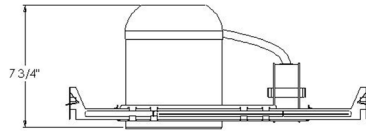

WARRANTY

- 5-year warranty on housing and electronics. Battery is prorated

ARC-6

RECESSED CAN WITH WHITE BAFFLE

DIMENSIONS

Material	Mounting	Code Compliance	Dimensions
Metal	Wall / Ceiling	UL 924	8" H X 12" W X 7.75" D