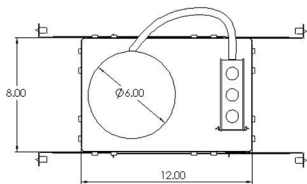

WARRANTY

- 5-year warranty on housing and electronics. Battery is prorated

ARC-6

RECESSED CAN WITH WHITE BAFFLE

DIMENSIONS

Material	Mounting	Code Compliance	Dimensions
Metal	Wall / Ceiling	UL 924	8" H X 12" W X 7.75" D

ORDERING GUIDE

MODEL	DIAMETER	RATING	OPTIONS
ARC Recessed Can With White Baffle	6 6" Nominal Diameter	AIC Airtight & Insulated Ceiling Rated	WB ¹ White Baffle Trim CL Clear Lens OD Opal Drop Lens OL Opal Lens