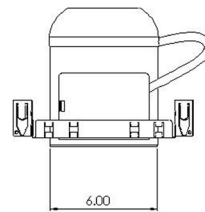

CATALOG NUMBER	TYPE
PROJECT NAME	DATE

SPECIFICATIONS

FEATURES

- Metal recessed emergency light
- Packaged for maximum economic value
- Sold in sets of 6 with 6 matching white baffles
- Designed for ceiling mounting

WARRANTY

- 5-year warranty on housing and electronics. Battery is prorated

ARC-6

RECESSED CAN WITH WHITE BAFFLE

DIMENSIONS

Material	Mounting	Code Compliance	Dimensions
Metal	Wall / Ceiling	UL 924	8" H X 12" W X 7.75" D

ORDERING GUIDE

MODEL	DIAMETER	RATING	OPTIONS
ARC Recessed Can With White Baffle	6 6" Nominal Diameter	AIC Airtight & Insulated Ceiling Rated	WB ¹ White Baffle Trim CL Clear Lens OD Opal Drop Lens OL Opal Lens