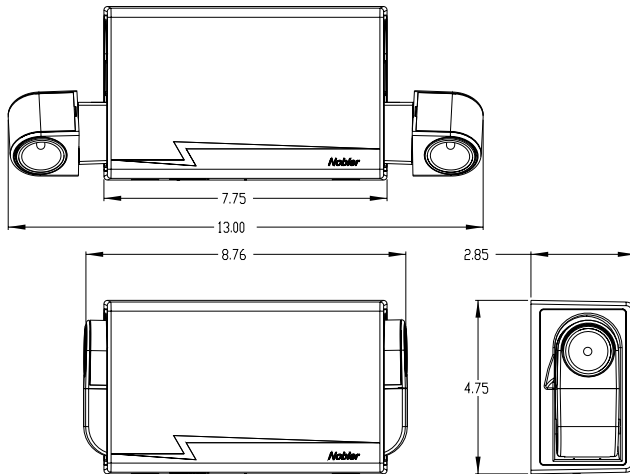

DIMENSIONS