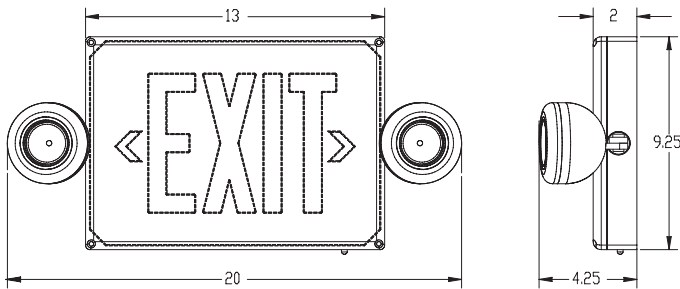

DIMENSIONS

POLYCARBONATE SHIELD

VANDAL & NEMA SERIES